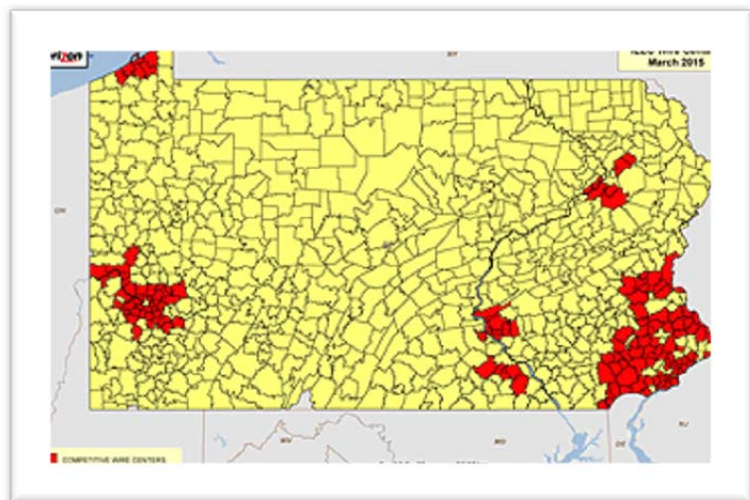

153 Wire Centers in Pennsylvania Reclassified as Competitive

On March 4, 2015, the PA Public Utility Commission issued an Order that reclassified portions of Verizon's operating area in Pennsylvania as "Competitive." Most of Verizon's services throughout the state, including bundled packages, features and toll, were reclassified competitive several years ago and Verizon can change their rates without Commission approval. The recent Order gives Verizon the ability to change its prices for basic standalone dial tone service in these areas without having to seek approval by the Commission. The Order also means that if you are a customer in one of the areas, beginning July 1, 2015, any services you received under Verizon's state tariffs will be provided pursuant to the Verizon Product Guide, available to you at <http://www.verizon.com/tariffs/productguide>.

Only certain areas in the following counties are included in the Order: Allegheny, Beaver, Bucks, Butler, Chester, Cumberland, Dauphin, Delaware, Erie, Lackawanna, Lehigh, Luzerne, Montgomery, Northampton, Philadelphia, Washington, Westmoreland and York. If you live in one of these counties, and would like to find out more about this decision and if your area is included in the PUC's Order, please review the following information and tables: