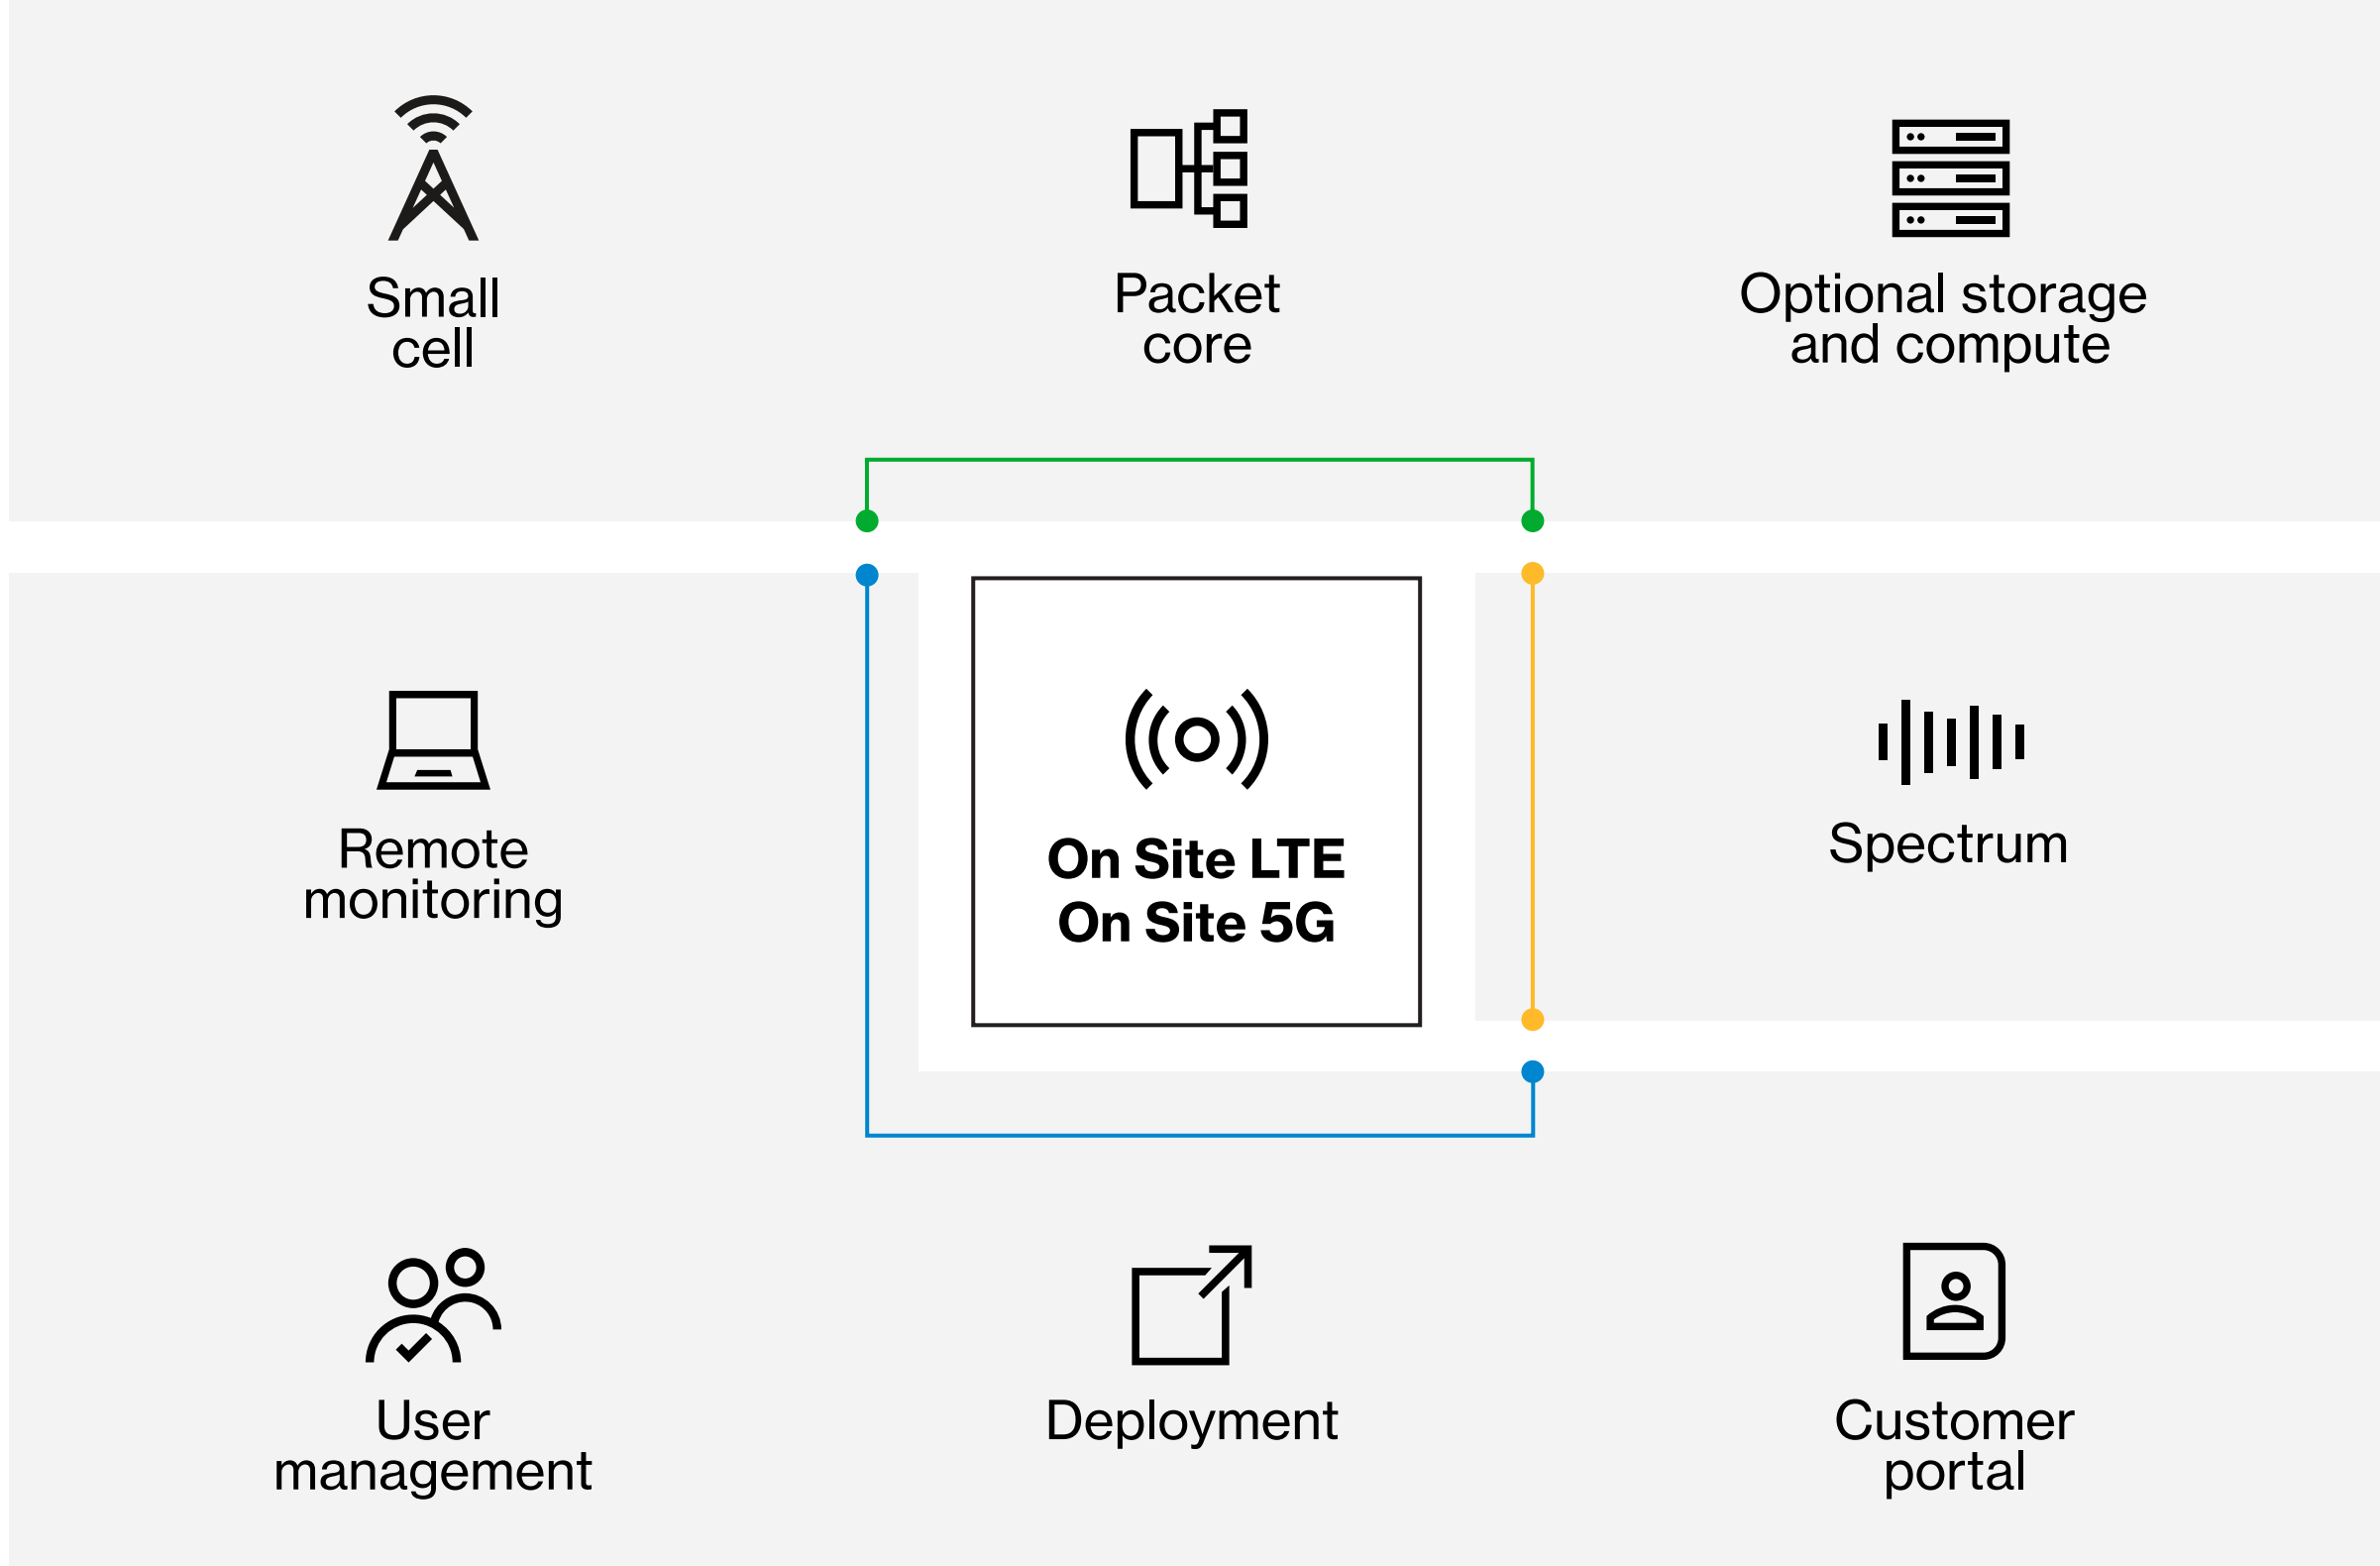

What's included?