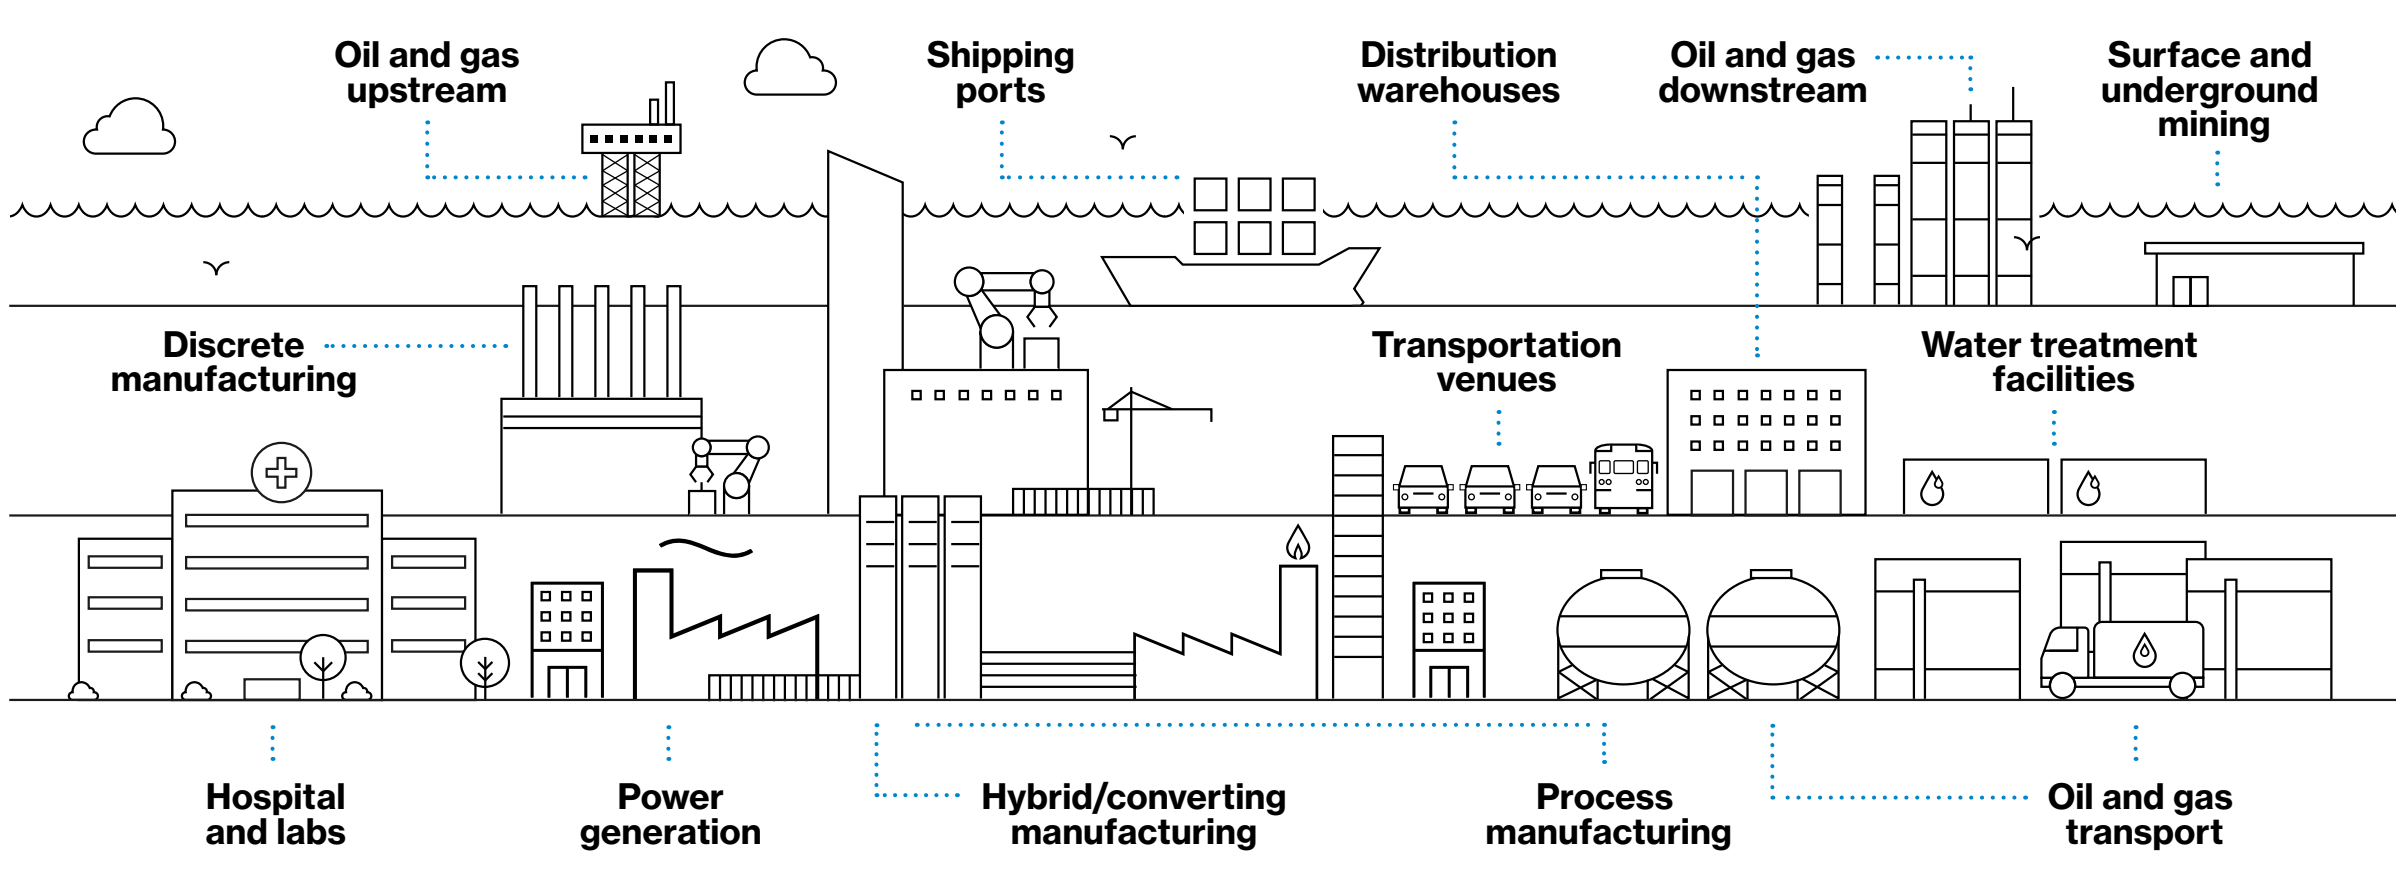

Key attributes

Seamless: Enable mobility and agility on campus and beyond via controlled remote user access.

Reliable: Deliver consistent, predictable connectivity and prioritized network access, without interference from other shared networks.

Secure: Built-in SIM-based LTE/5G security benefits and network access controls

Agile: Scalable solutions for any facility size, with spectrum options and quality of service (QoS) levels to match business requirements

Easy: Empower customers to focus on running their business, not their network.

Performance: LTE can combine with 5G and optional mobile edge computing (MEC) for near real-time application requirements.